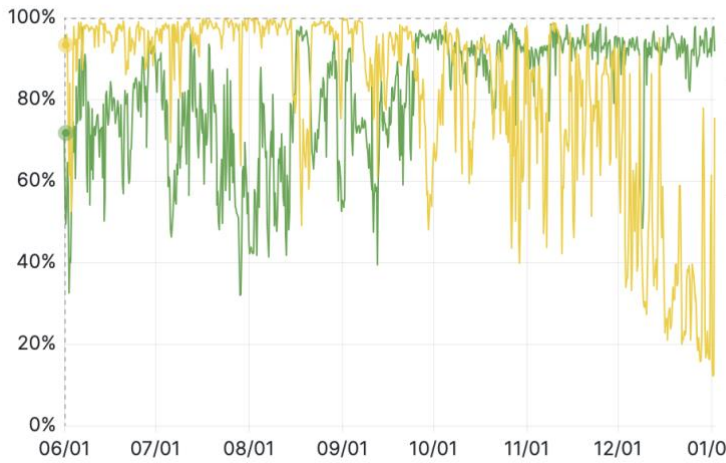

MetaCentrum (meta-pbs) adan Utilization

Name ^	Last *	Mean
CPU PBS adan	91.8%	81.3%
GPU PBS adan	75.5%	81.5%
MEM PBS adan	77.1%	59.0%
Scratch PBS adan	9.61%	11.3%