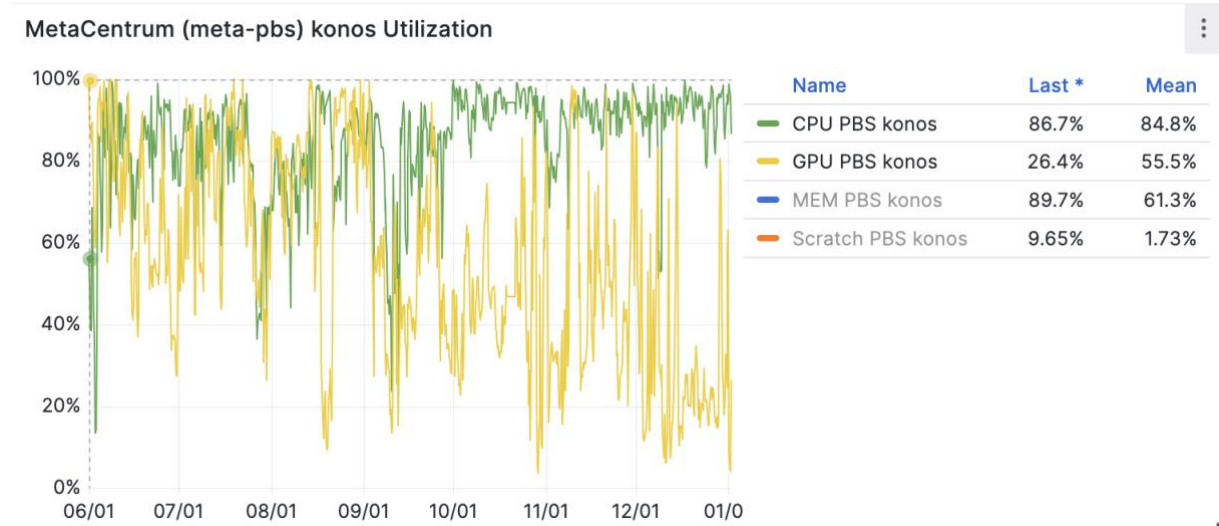

Využití GPU clusterů (PBS), červen – prosinec 2024

MetaCentrum (meta-pbs) grimbold Utilization

Name	Last *	Mean
CPU PBS grimbold	97.4%	88.2%
GPU PBS grimbold	0%	62.9%
MEM PBS grimbold	86.1%	56.6%
Scratch PBS grimbold	10.2%	3.24%

MetaCentrum (meta-pbs) gita Utilization

Name	Last *	Mean
CPU PBS gita	97.5%	49.9%
GPU PBS gita	20.8%	17.9%
MEM PBS gita	54.9%	28.4%
Scratch PBS gita	14.0%	15.9%

MetaCentrum (meta-pbs) glados Utilization