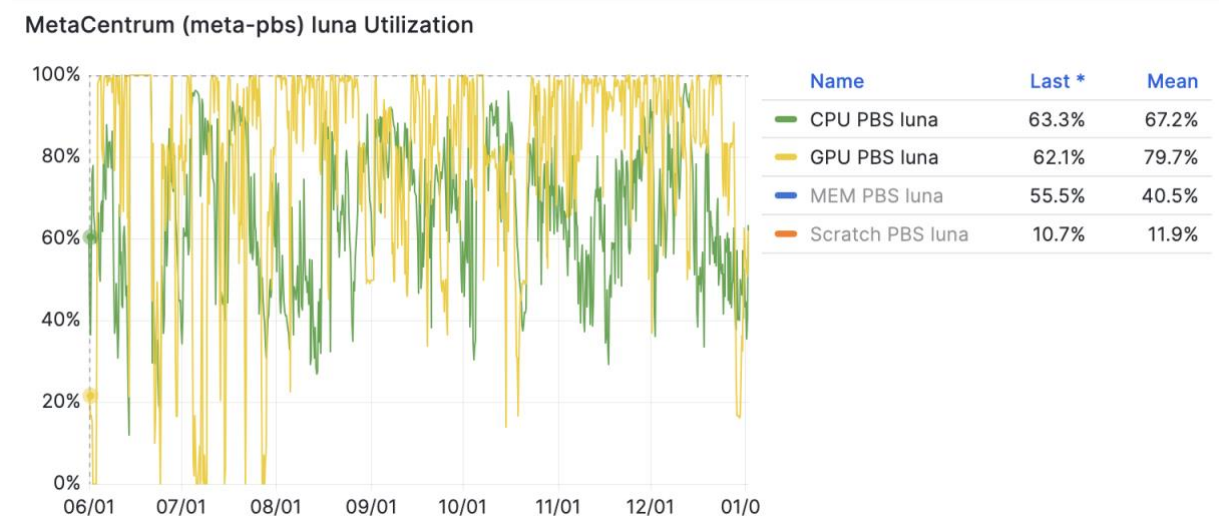

Využití GPU clusterů (PBS), červen – prosinec 2024

MetaCentrum (meta-pbs) grimbold Utilization

Name	Last *	Mean
CPU PBS grimbold	97.4%	88.2%
GPU PBS grimbold	0%	62.9%
MEM PBS grimbold	86.1%	56.6%
Scratch PBS grimbold	10.2%	3.24%

MetaCentrum (meta-pbs) gita Utilization

Name	Last *	Mean
CPU PBS gita	97.5%	49.9%
GPU PBS gita	20.8%	17.9%
MEM PBS gita	54.9%	28.4%
Scratch PBS gita	14.0%	15.9%

MetaCentrum (meta-pbs) glados Utilization