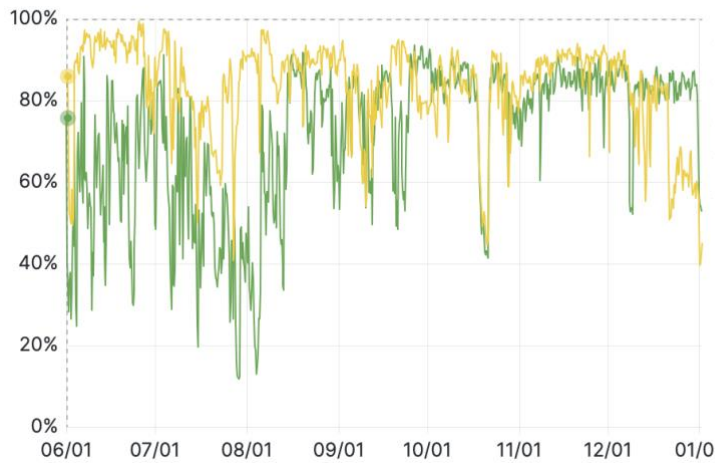

Využití GPU clusterů (PBS), červen – prosinec 2024

MetaCentrum (meta-pbs) grimbold Utilization

Name	Last *	Mean
CPU PBS grimbold	97.4%	88.2%
GPU PBS grimbold	0%	62.9%
MEM PBS grimbold	86.1%	56.6%
Scratch PBS grimbold	10.2%	3.24%

MetaCentrum (meta-pbs) gita Utilization

Name	Last *	Mean
CPU PBS gita	97.5%	49.9%
GPU PBS gita	20.8%	17.9%
MEM PBS gita	54.9%	28.4%
Scratch PBS gita	14.0%	15.9%

MetaCentrum (meta-pbs) glados Utilization

Name	Last *	Mean
CPU PBS glados	44.9%	69.2%
GPU PBS glados	12.6%	70.8%
MEM PBS glados	44.8%	50.5%
Scratch PBS glados	3.94%	7.97%

MetaCentrum (meta-pbs) galdor Utilization

Name	Last *	Mean
CPU PBS galdor	53.2%	71.7%
GPU PBS galdor	45.0%	83.0%
MEM PBS galdor	50.7%	58.7%
Scratch PBS galdor	1.42%	2.55%