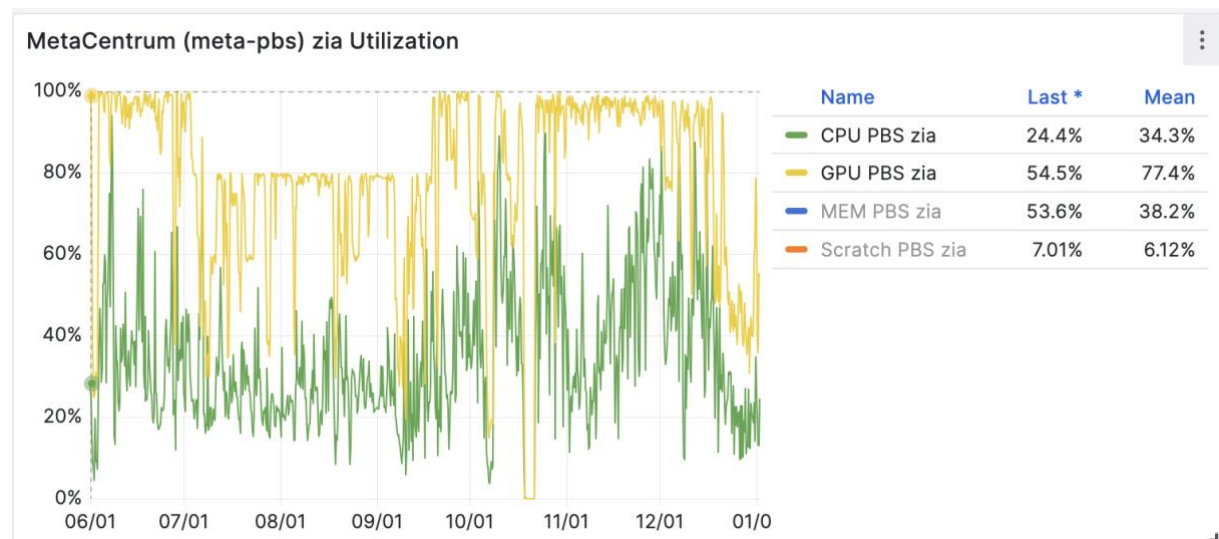

Využití GPU clusterů (PBS), červen – prosinec 2024

MetaCentrum (meta-pbs) grimbold Utilization

Name	Last *	Mean
CPU PBS grimbold	97.4%	88.2%
GPU PBS grimbold	0%	62.9%
MEM PBS grimbold	86.1%	56.6%
Scratch PBS grimbold	10.2%	3.24%

MetaCentrum (meta-pbs) gita Utilization

Name	Last *	Mean
CPU PBS gita	97.5%	49.9%
GPU PBS gita	20.8%	17.9%
MEM PBS gita	54.9%	28.4%
Scratch PBS gita	14.0%	15.9%

MetaCentrum (meta-pbs) glados Utilization