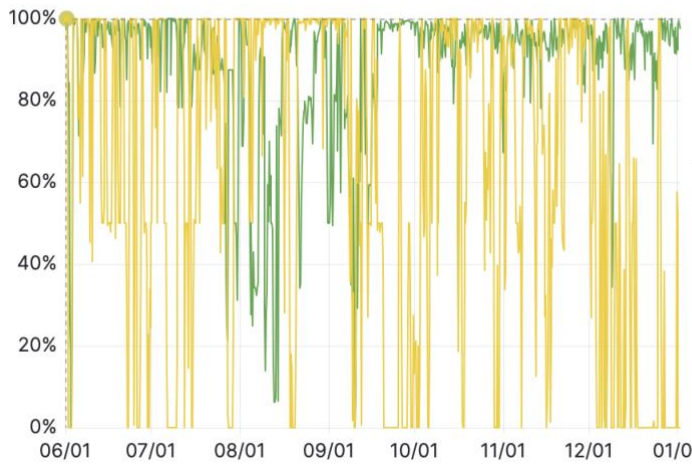

Využití GPU clusterů (PBS), červen – prosinec 2024

MetaCentrum (meta-pbs) grimbold Utilization

Name	Last *	Mean
CPU PBS grimbold	97.4%	88.2%
GPU PBS grimbold	0%	62.9%
MEM PBS grimbold	86.1%	56.6%
Scratch PBS grimbold	10.2%	3.24%

MetaCentrum (meta-pbs) gita Utilization

Name	Last *	Mean
CPU PBS gita	97.5%	49.9%
GPU PBS gita	20.8%	17.9%
MEM PBS gita	54.9%	28.4%
Scratch PBS gita	14.0%	15.9%

MetaCentrum (meta-pbs) glados Utilization