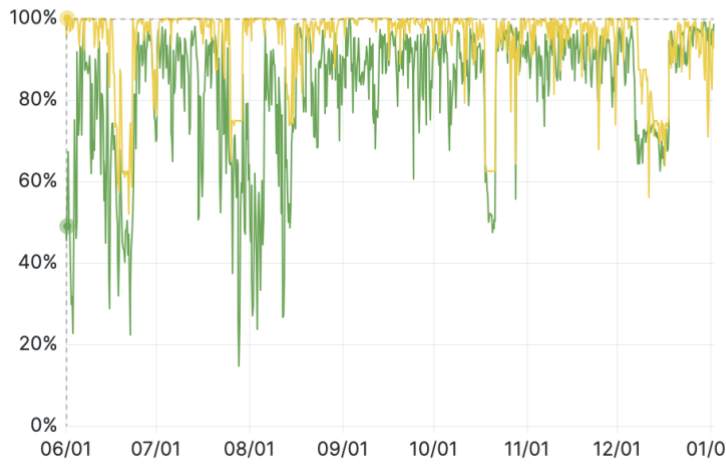

MetaCentrum (meta-pbs) fer Utilization

Name	Last *	Mean
CPU PBS fer	97.8%	89.1%
GPU PBS fer	23.4%	62.3%
MEM PBS fer	91.8%	71.6%
Scratch PBS fer	19.9%	10.1%

MetaCentrum (meta-pbs) fau Utilization

Name	Last *	Mean
CPU PBS fau	62.0%	74.7%
GPU PBS fau	38.9%	57.7%
MEM PBS fau	61.3%	61.8%
Scratch PBS fau	4.74%	8.48%

MetaCentrum (meta-pbs) cha Utilization

Name	Last *	Mean
CPU PBS cha	95.0%	86.5%
GPU PBS cha	16.7%	60.4%
MEM PBS cha	76.1%	67.3%
Scratch PBS cha	4.47%	7.04%

MetaCentrum (meta-pbs) capy Utilization

Name	Last *	Mean
CPU PBS capy	25%	33.4%
GPU PBS capy	87.5%	79.5%
MEM PBS capy	42.9%	51.4%
Scratch PBS capy	4.77%	16.5%

MetaCentrum (meta-pbs) bee Utilization

Name	Last *	Mean
CPU PBS bee	78.0%	65.8%
GPU PBS bee	56.4%	62.1%
MEM PBS bee	44.5%	36.1%
Scratch PBS bee	8.33%	22.9%

MetaCentrum (meta-pbs) alfrid Utilization

Name	Last *	Mean
CPU PBS alfrid	98.6%	82.3%
GPU PBS alfrid	92.6%	94.1%
MEM PBS alfrid	86.1%	64.1%
Scratch PBS alfrid	6.16%	11.9%