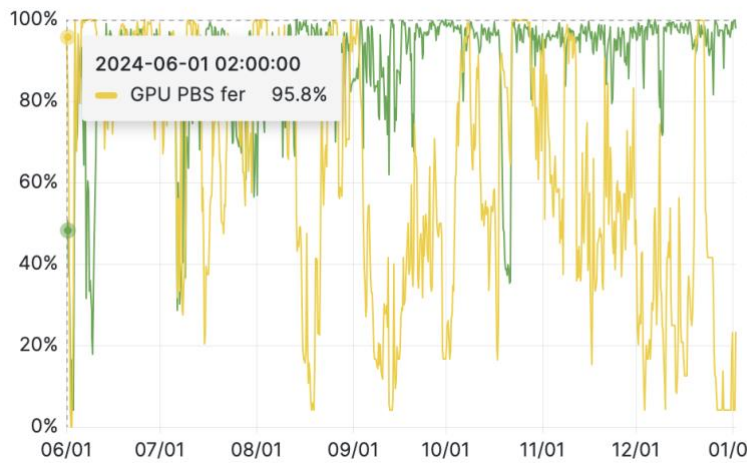

MetaCentrum (meta-pbs) fer Utilization

Name	Last *	Mean
CPU PBS fer	97.8%	89.1%
GPU PBS fer	23.4%	62.3%
MEM PBS fer	91.8%	71.6%
Scratch PBS fer	19.9%	10.1%