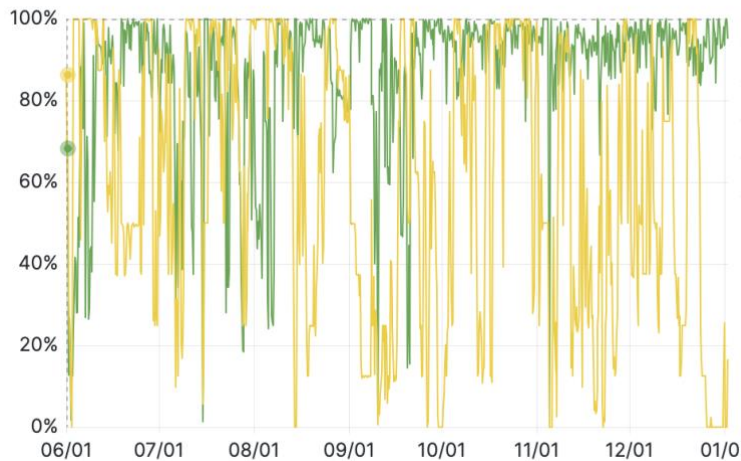

MetaCentrum (meta-pbs) cha Utilization

Name	Last *	Mean
CPU PBS cha	95.0%	86.5%
GPU PBS cha	16.7%	60.4%
MEM PBS cha	76.1%	67.3%
Scratch PBS cha	4.47%	7.04%