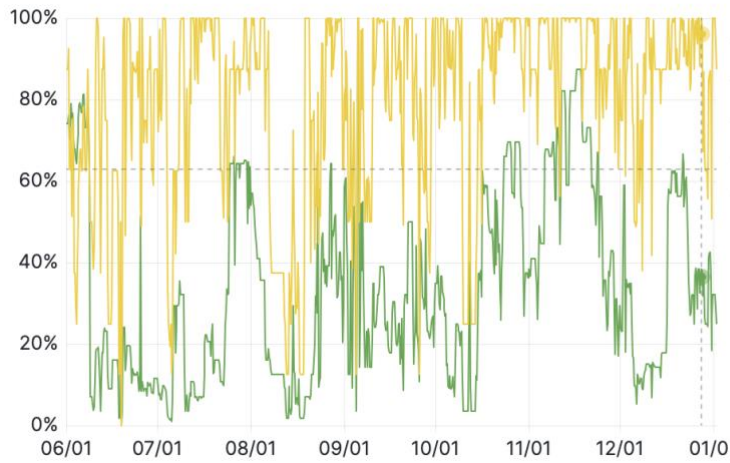

MetaCentrum (meta-pbs) capy Utilization

Name	Last *	Mean
CPU PBS capy	25%	33.4%
GPU PBS capy	87.5%	79.5%
MEM PBS capy	42.9%	51.4%
Scratch PBS capy	4.77%	16.5%