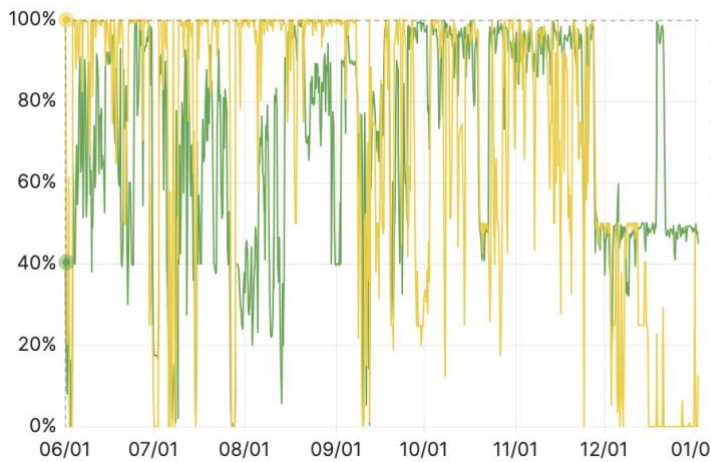

Využití GPU clusterů (PBS), červen – prosinec 2024

MetaCentrum (meta-pbs) grimbold Utilization

Name	Last *	Mean
CPU PBS grimbold	97.4%	88.2%
GPU PBS grimbold	0%	62.9%
MEM PBS grimbold	86.1%	56.6%
Scratch PBS grimbold	10.2%	3.24%

MetaCentrum (meta-pbs) gita Utilization

Name	Last *	Mean
CPU PBS gita	97.5%	49.9%
GPU PBS gita	20.8%	17.9%
MEM PBS gita	54.9%	28.4%
Scratch PBS gita	14.0%	15.9%

MetaCentrum (meta-pbs) glados Utilization